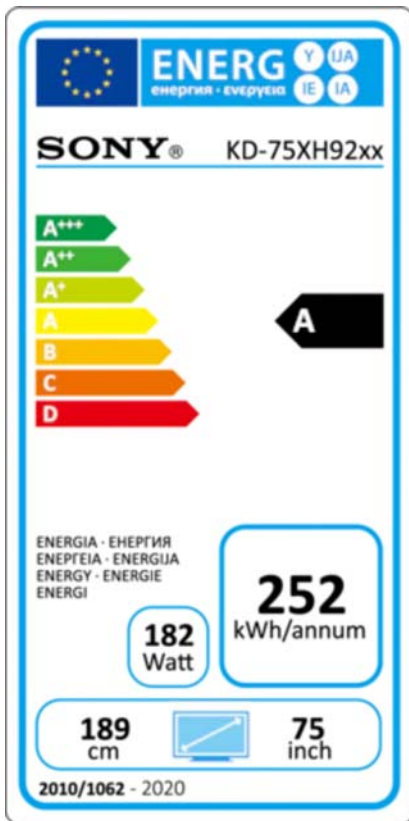

Product Fiche

TRADE MARK

SONY

MODEL NAME

KD-75XH9296

ENERGY EFFICIENCY CLASS

A

DISPLAY RESOLUTION (H X V, PIXELS)

3840x2160

SCREEN SIZE (CM, MEASURED DIAGONALLY)

189 cm

SCREEN SIZE (INCH, MEASURED DIAGONALLY)

75"(74.5")

POWER CONSUMPTION (IN OPERATION)

182 W

ANNUAL ENERGY CONSUMPTION*

252kWh/Year

POWER CONSUMPTION (IN STANDBY)

0.50W

Energy consumption per year [kWh/annum] is based on the power consumption of the television operating 4 hours per day for 365 days. The actual energy consumption will depend on how the television is used.

1) TV does not have the off switch and off mode:

- The picture of the off switch is not indicated on the energy label;
- The power consumption of the TV in the off mode is not indicated in the product fiche.

2) The letters "xx" in the name of the model correspond to the digital designation of its color design or television system, which does not affect the energy efficiency of the TV. The full name of the model is indicated on the TV itself and its fiche.