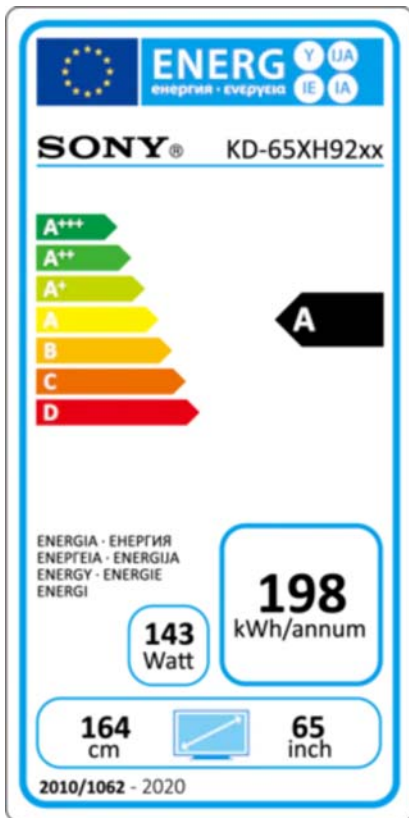

Product Fiche

TRADE MARK

SONY

MODEL NAME

KD-65XH9296

ENERGY EFFICIENCY CLASS

A

DISPLAY RESOLUTION (H X V, PIXELS)

3840x2160

SCREEN SIZE (CM, MEASURED DIAGONALLY)

164 cm

SCREEN SIZE (INCH, MEASURED DIAGONALLY)

65"(64.5")

POWER CONSUMPTION (IN OPERATION)

143 W

ANNUAL ENERGY CONSUMPTION*

198kWh/Year

POWER CONSUMPTION (IN STANDBY)

0.50W

Energy consumption per year [kWh/annum] is based on the power consumption of the television operating 4 hours per day for 365 days. The actual energy consumption will depend on how the television is used.

1) TV does not have the off switch and off mode:

- The picture of the off switch is not indicated on the energy label;
- The power consumption of the TV in the off mode is not indicated in the product fiche.

2) The letters "xx" in the name of the model correspond to the digital designation of its color design or television system, which does not affect the energy efficiency of the TV. The full name of the model is indicated on the TV itself and its fiche.