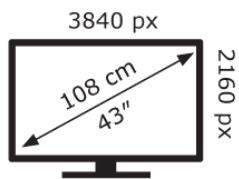

SONY

KD-43XH8505

89 kWh/1000h

ABCDEF **G**
HDR
116 kWh/1000h

2019/2013

Product information sheet
<https://eprel.ec.europa.eu/qr/491822>