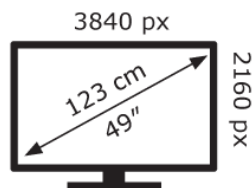

SONY

KD-49XH9196

105 kWh/1000h

ABCDEF **G**
HDR
136 kWh/1000h

2019/2013

Product information sheet
<https://eprel.ec.europa.eu/qr/492015>