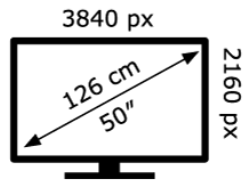

SONY®

KD-50X85J

85 kWh/1000h

ABCDEF**G**
HDR
122 kWh/1000h

2019/2013

Product information sheet
<https://eprel.ec.europa.eu/qr/454646>