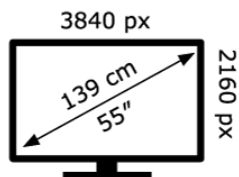

ENERGY

SONY[®]

KD-55X85J

102 kWh/1000h

ABCDEF**G**

154 kWh/1000h

2019/2013

Product information sheet