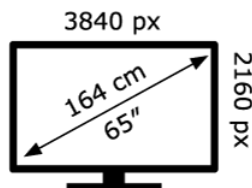

SONY®

KD-65X85J

129 kWh/1000h

ABCDEF **G**
HDR
200 kWh/1000h

2019/2013

Product information sheet
<https://eprel.ec.europa.eu/qr/454669>