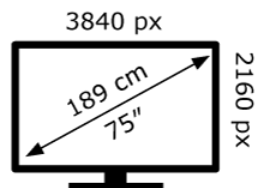

SONY®

KD-75X85J

169 kWh/1000h

ABCDEF **G**

312 kWh/1000h

2019/2013

Product information sheet
<https://eprel.ec.europa.eu/qr/436475>