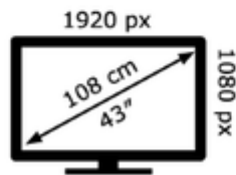

SONY®

KDL-43WF663

51 kWh/1000h

ABCDEF**G**
HDR
63 kWh/1000h

2019/2013

Product information sheet
<https://eprel.ec.europa.eu/qr/355592>