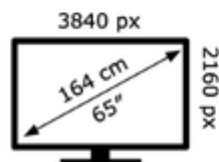

SONY®

XR-65A90J

138 kWh/1000h

ABCDEF**G**

HDR

156 kWh/1000h

2019/2013

Product information sheet
<https://eprel.ec.europa.eu/qr/403708>